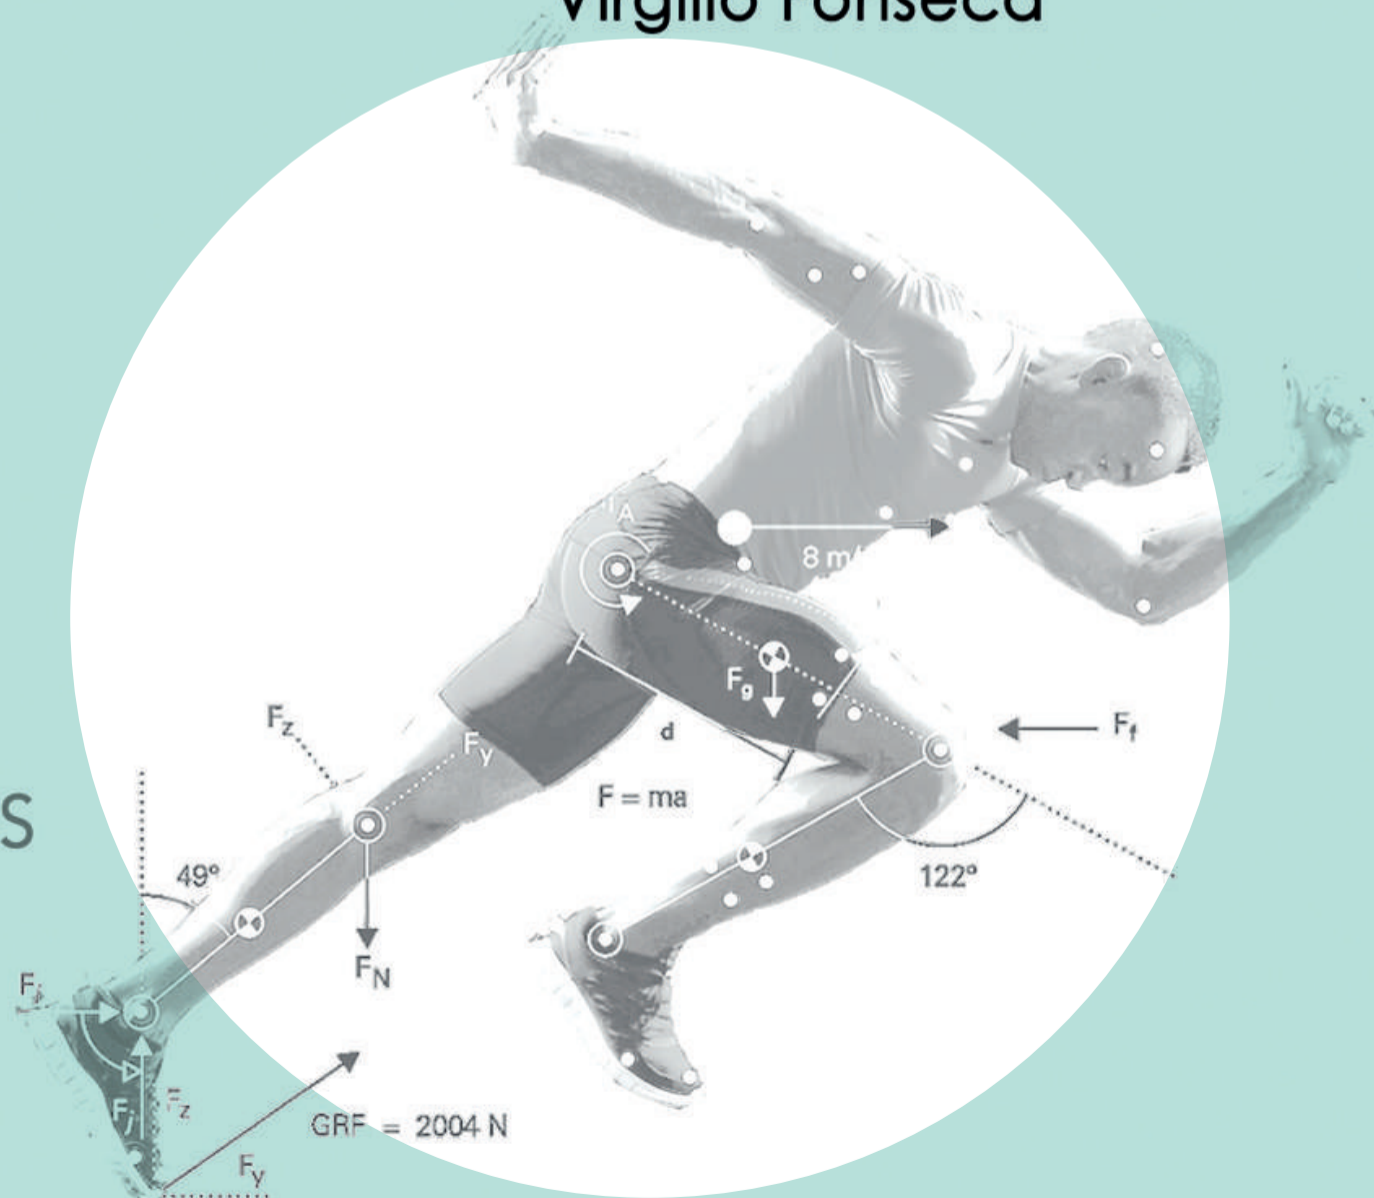

LISBON FOOT & ANKLE

CLINICAL BIOMECHANICS COURSE 2018

SPORTS
EDITION

ORGANIZING COMMITTEE

M. Resende Sousa | Daniel Mendes | Nuno Brito | João Vide

FACULTY

Ernesto Maceira (ES)
Gian Luigi Canata (IT)
Manuel Monteagudo (ES)
Paolo Caravaggi (IT)
Pim van Dijk (NL)
Ana Azevedo
André Gomes
António Andrade
António Moreira
António Prieto Veloso
António Torres

Filipe Guimarães
José Castro de Barros
Hélder Pereira
Isabel Rosa
Marta Gomes
Miguel Oliveira
Nuno Côrte-Real
Paulo Amado
Paulo Felicissimo
Paulo Rêgo
Virgílio Fonseca

08
SEPT

LISBON Human
Kinetics
Faculty

REGISTRATION FEES

MD 150 €
Resident 80 €
Other 50 €

ortopediapeetornozelo

info@peetornozelo.pt

www.peetornozelo.pt